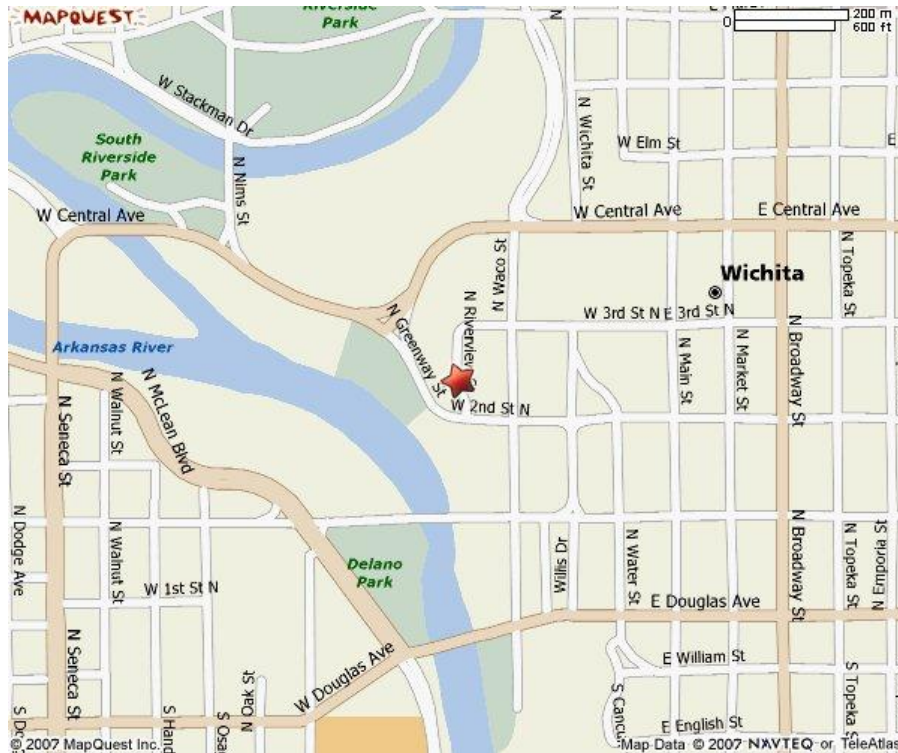

## LOCATION OF BETTER BUSINESS BUREAU:

**345 N. Riverview St., Ste 720  
Riverview Building  
Wichita, KS 67203  
316-263-3542**

### **From the west:**

Take 400 E / US-54 E / Kellogg Ave. eastbound  
Take the exit toward CENTRAL BUSINESS DISTRICT  
Turn LEFT onto S MAIN ST.  
Turn LEFT onto CENTURY II DR becomes N WATER ST  
Turn LEFT onto W 2<sup>ND</sup> ST N  
Turn RIGHT onto N RIVERVIEW ST.

### **From the east:**

Take 400 W / US-54 W / Kellogg Ave. westbound  
Take the exit toward CENTRAL BUSINESS DISTRICT  
Turn RIGHT onto BROADWAY ST.  
Turn LEFT onto W 2<sup>ND</sup> ST N  
Turn RIGHT onto N RIVERVIEW ST.